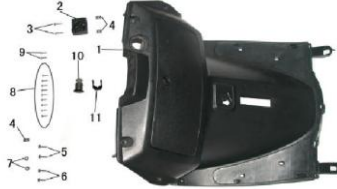

F.7 - Tool Kit Box