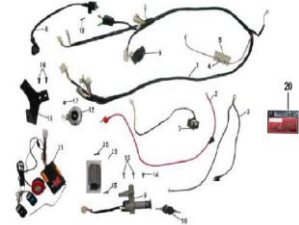

F.18 - Electric