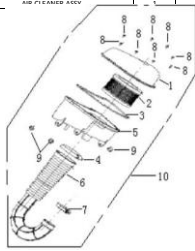

Air Cleaner							
Num.	Part No.	Description	Q'ty	Price	Measure	Model	Category
1	490013CCT000	CAP AIR CLEANER	1		each	RX 150 XE	Air Cleaner
2	49200CCT000	FILTER ASSY	1		each	RX 150 XE	Air Cleaner
3	49013CCT000	DUST SEAL	1		each	RX 150 XE	Air Cleaner
4	49016CCT000	CLIP COMP. 1	1		each	RX 150 XE	Air Cleaner
5	49014CCT000	CAP AIR CLEANER	1		each	RX 150 XE	Air Cleaner
6	49005CCT000	TUBE AIR OUTLET	1		each	RX 150 XE	Air Cleaner
7	49340CCT000	CLIP COMP. 2	1		each	RX 150 XE	Air Cleaner
8	805004001000	TAPPING SCREW STR 2X30	8		each	RX 150 XE	Air Cleaner
9	B1306001605	SCREW EX16MM	3		each	RX 150 XE	Air Cleaner
10	49000CCT000	AIR FILTER ASSY	1		each	RX 150 XE	Air Cleaner

F.17 - Air Cleaner