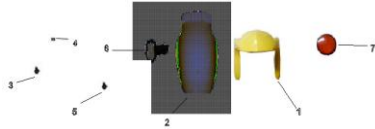

F.8 - Front Wheel Fender