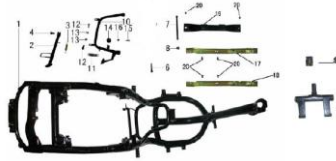

Frame							
Num.	Part No.	Description	Q'ty	Price	Measure	Model	Category
1	LY-210100	Frame axcy	1		each	RX 150 XE	Frame
2	LY-210200	Side stand	1		each	RX 150 XE	Frame
3	LY-210300	Spring of side stand	1		each	RX 150 XE	Frame
4	LY-210400	Bolt, side stand	1		each	RX 150 XE	Frame
5	LY-210500	Hanger	1		each	RX 150 XE	Frame
6	GB5787-86	Hexagon bolt M10x40	2		each	RX 150 XE	Frame
7	GB5787-86	Axes of hanger	1		each	RX 150 XE	Frame
8	GB5763-86	Hexagon nut M10	1		each	RX 150 XE	Frame
9	LY-210600	Buffer of hanger	2		each	RX 150 XE	Frame
10	LY-210700	Center stand	1		each	RX 150 XE	Frame
11	LY-210800	Spring of center stand	1		each	RX 150 XE	Frame
12	GB5793-86	Hexagon bolt M10x25	1		each	RX 150 XE	Frame
13	LY-210900	Bushing	1		each	RX 150 XE	Frame
14	LY-211000	Buffer of center stand	1		each	RX 150 XE	Frame
15	LY-211100	Bolt M6x25	1		each	RX 150 XE	Frame
16	GB5763-86	Hexagon nut M6	1		each	RX 150 XE	Frame
17	LY-211200	Left bracket, footboard	1		each	RX 150 XE	Frame
18	LY-211300	Right bracket, footboard	1		each	RX 150 XE	Frame
19	LY-211400	Bracket, luggage box	1		each	RX 150 XE	Frame
20	GB5763-86	Hexagon nut M6	1		each	RX 150 XE	Frame

F.21 - Frame